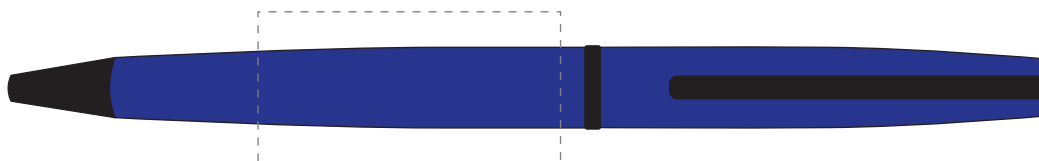

Your Ref:

Quantity:

Product Code: TPC000311

Our Ref:

Version: 1

Product Colour: BLUE

**PRINTING CONCERNS:****PRODUCT INFO: Engraving on lower and upper barrel have slightly different engrave colours.**

We stock this item in the following colours

**PANTONE REFERENCE(S)**

● Rotary Engraving

ARTWORK SCALE 100%

ARTWORK SCALE 100%

Max engraving area: 40mm x 20mm

Product Image for visualisation  
- colours may vary

**The dashed line is to demonstrate print area and will not appear on your printed item**